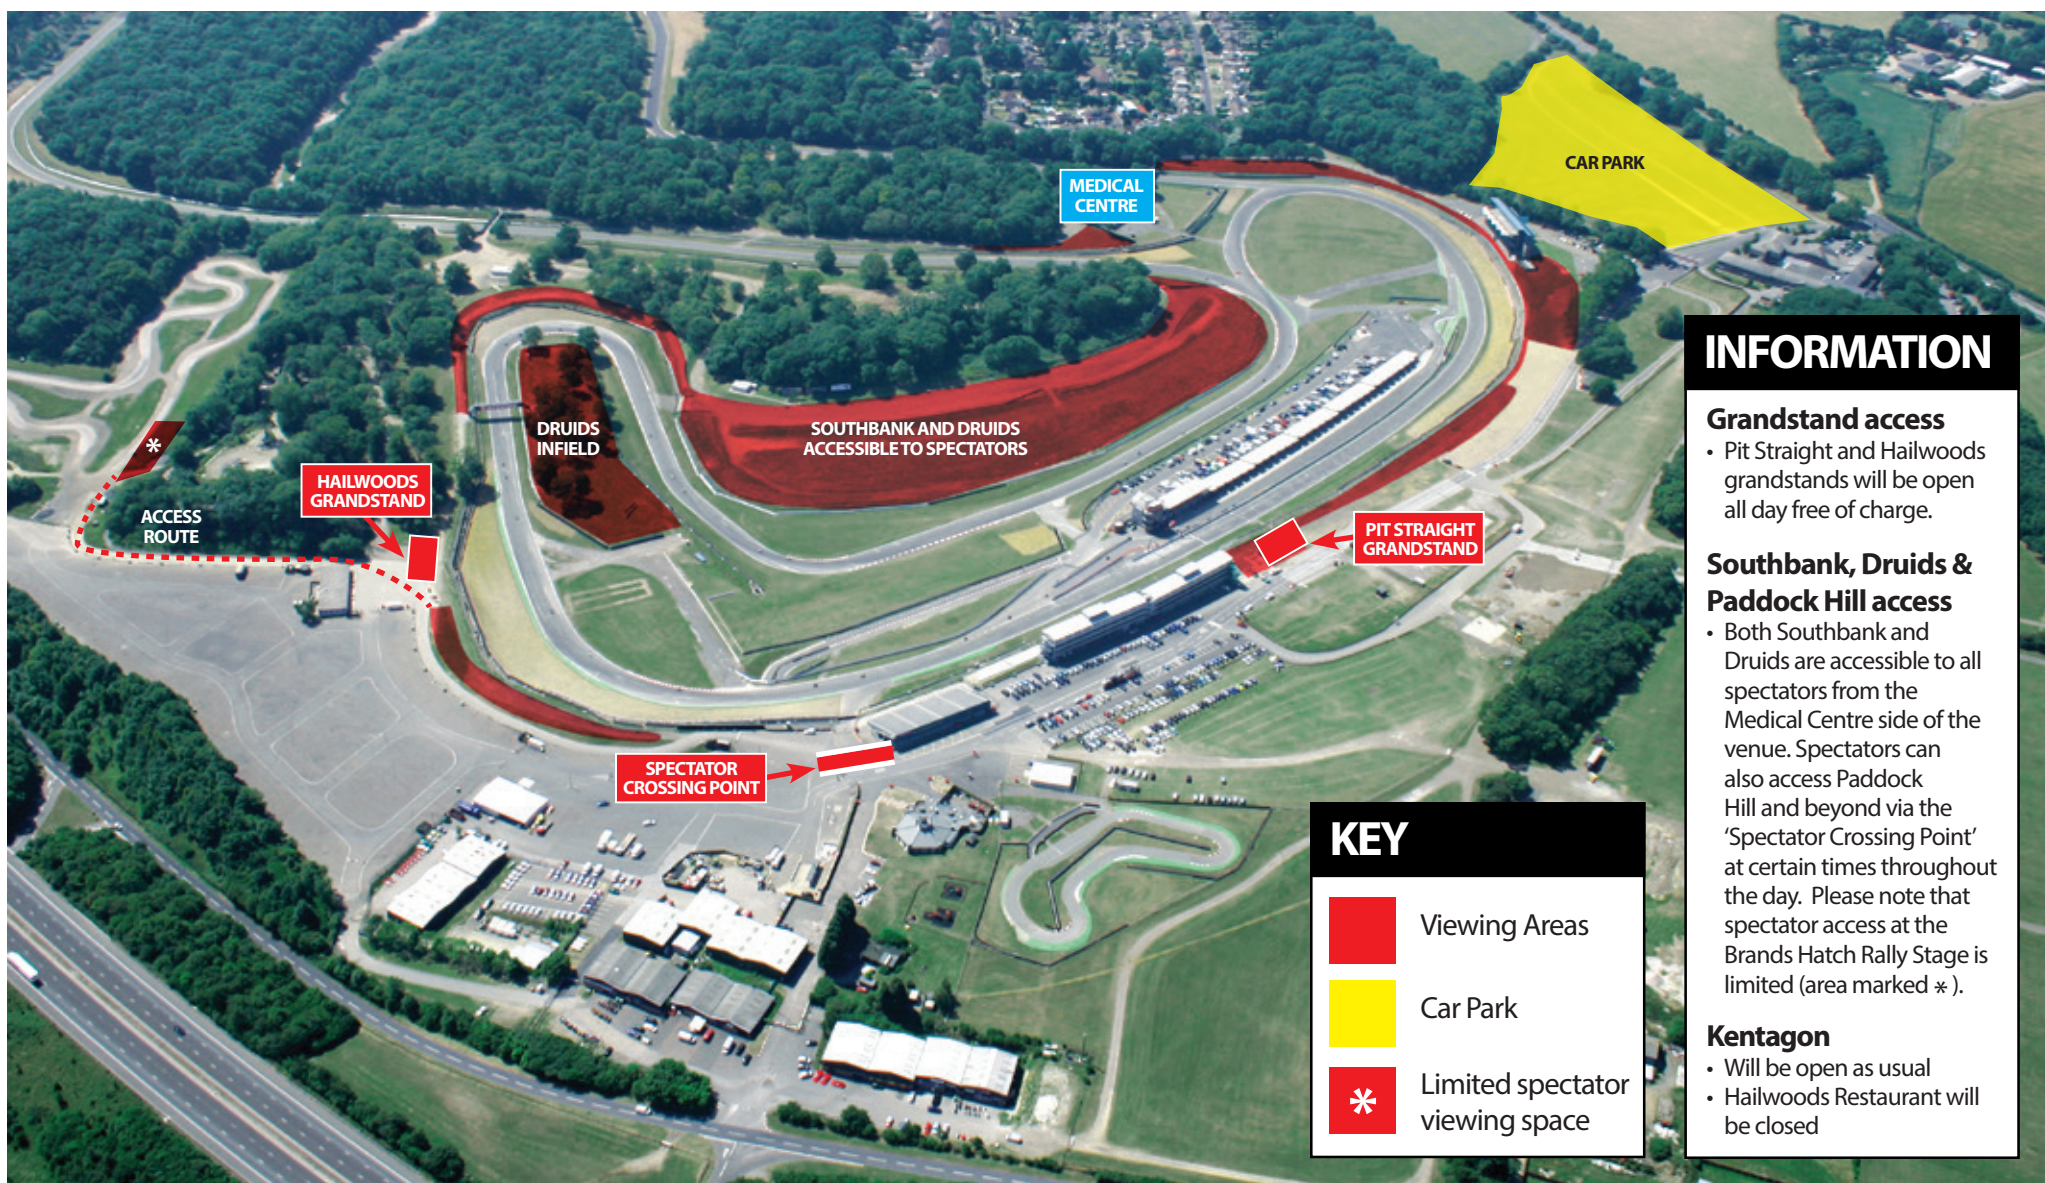

MGJ Engineering Winter Stages Rally - Brands Hatch Sunday 31st January 2016

INFORMATION

Grandstand access

- Pit Straight and Hailwoods grandstands will be open all day free of charge.

Southbank, Druids & Paddock Hill access

- Both Southbank and Druids are accessible to all spectators from the Medical Centre side of the venue. Spectators can also access Paddock Hill and beyond via the 'Spectator Crossing Point' at certain times throughout the day. Please note that spectator access at the Brands Hatch Rally Stage is limited (area marked *).

Kentagon

- Will be open as usual
- Hailwoods Restaurant will be closed

KEY

-  Viewing Areas
-  Car Park
-  Limited spectator viewing space